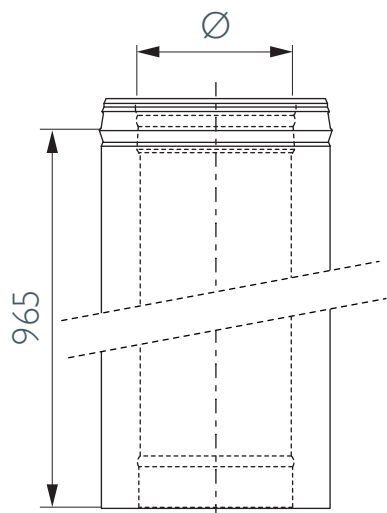

ATDO

Adaptor AT Design - AT 100 cm

Übergangsstück AT Design - AT 100 cm

Raccord AT Design - AT 100 cm

Overgangsstuk AT Design - AT 100 cm

Ø	130	150	180	200	250	300
SAPcode	159525	159526	159527	159528	159529	159530