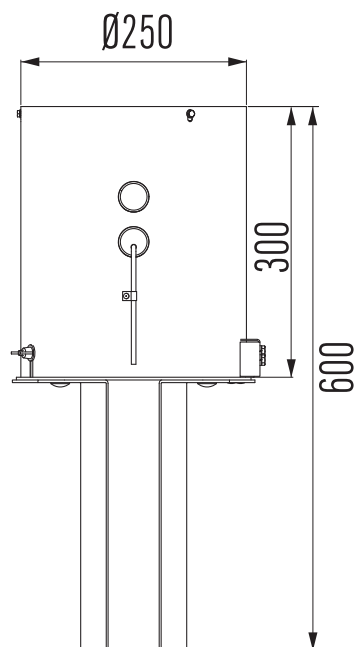

## Stream

Big innovations come in all shapes and sizes. EONTOP's latest innovation comes in a rather practical size. The Stream is a compact yet powerful chimney fan.

Chimney fans offer the big advantage that even stoves with a (partially) horizontally installed flue system work properly. The Stream increases the speed of the flue gases up to an average speed of 8 metres per second. Instead of a flue system filled with smoke, the fire in the wood stove is now being stimulated by a constant stream of air.

### Specifications

Basic principle:	Flue gas fan
Electric drive:	RPM: 1300, V: 1x230 Amps: 0,4, W: 37
Weight (kg):	9.5
Max. op. temp. °C:	250
Material:	1.4301
Dimensions:	For chimneys from D80mm to D200mm

# STREAM III

Ø80(min.)		Ø200(max.)	
Pa	m <sup>3</sup> /h	Pa	m <sup>3</sup> /h
10	406	10	780
20	306	20	723
30	330	30	701
40	300	40	588
50	275	50	532
60	230	60	475