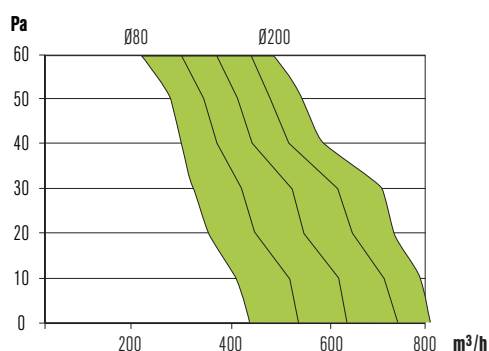

Ø80(min.)		Ø200(max.)	
Pa	m³/h	Pa	m³/h
10	406	10	780
20	306	20	723
30	330	30	701
40	300	40	588
50	275	50	532
60	230	60	475

STREAM

Accessoires Stream

- **STK99** Rain cap
- **STV99** Spark arrestor mesh
- **STTR99** Electronic speed regulator
- **STSP99** Spare parts E-material

For more information please visit our website
www.eontop.info

Electricity:

The Stream must electrically be installed by a local certified electrician according to local obligations (local rules). Ideally one uses a plug and a switch (it can be obligatory to install a certified maintenance switch). If desired one can apply a speed adjuster (to adjust the revolutions).

Ontop B.V.
Postbus 135, 4330 AC Middelburg
Oude Veerseweg 23, 4332 SH Middelburg
Nederland
T: +31 (0)118 68 99 00
F: +31 (0)118 68 99 99
E: info.nl@eontop.info

Ontop Abgastechnik GmbH
Albert-Einstein-Straße 8
51674 Wiehl
Deutschland
T: +49 (0)2261 708 0
F: +49 (0)2261 708 90
E: info.de@eontop.info

Metaloterm France S.A.R.L.
65, Avenue du Général de Gaulle
77420 Champs-sur-Marne
France
T: +33 (0)1 64 62 12 30
F: +33 (0)1 64 62 11 08
E: info.fr@eontop.info

Ontop Polska Sp. z o.o.
ul. Hallera 75
98 - 100 Wiewiórczyn
Polska
T: +48 (0)43 676 33 66
F: +48 (0)42 209 10 57
E: info.pl@eontop.info