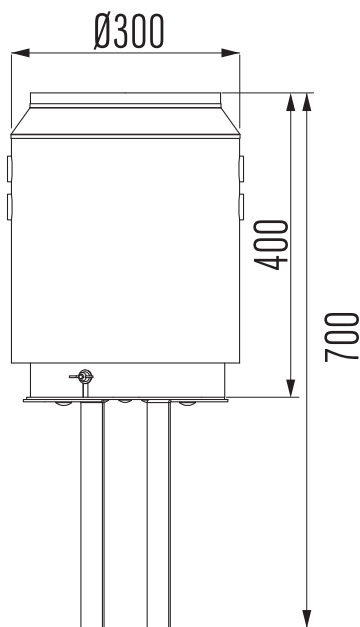

Working principle: Mixing the flue gas with cold air and separates particles (in tornado without filter)

Electric drive: 37 W, 1300 RPM, 230 V

Weight (kg): 8 kg

Max. op. temp.: 250 °C

Dimensions: For chimneys from D80mm to D200mm

Efficiency: average 74%

Rain: Internal rain drainage to buffer

Accessories:
- Electronic speed regulator
- Spare parts E-Material

ECOSTREAM

Ø80(min.) ----- Ø200(max.)

Pa	m³/h	Pa	m³/h
0	81	0	300
15	73	15	230
30	59	30	175
45	45	45	124
60	43	60	96