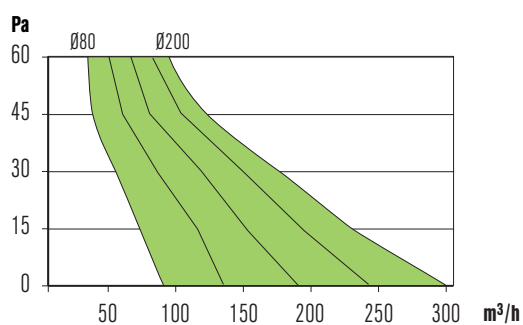

Efficiency: average 74%

Rain: Internal rain drainage to buffer

Accessories:
- Electronic speed regulator
- Spare parts E-Material

ECOSTREAM

Ø80(min.) ----- Ø200(max.)

Pa	m³/h	Pa	m³/h
0	81	0	300
15	73	15	230
30	59	30	175
45	45	45	124
60	43	60	96