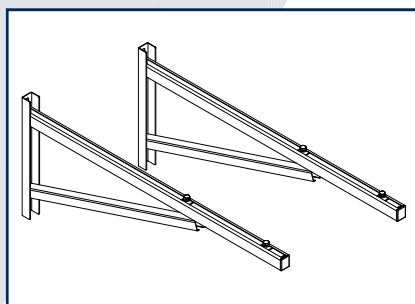

METALOTERM[®] MF

MFOL - Support Light / MFOH - Support Heavy

MFOL 1 / MFOL 2

MFMO

Support Light

Distance to wall MFOL 1: 50 - 90 mm

Distance to wall MFOL 2: 90 - 200 mm

In combination with MFMO

Supported height

MFOL 1 / MFOL 2

∅	m
100	10
130	10
150	10
180	10
200	10
250	10

MFOH 2

MFOH 4

Support Heavy

Distance to wall MFOH 2: 50 - 200 mm

Distance to wall MFOH 4: 200 - 400 mm

In combination with MFAPO or MFAPU

Supported height

MFOH 2 / MFOH 4

∅	MFAPO	MFAPU
	m	m
100	30	30
130	30	30
150	30	30/25
180	25	25/20
200	25	25/20
250	20	20/17
300	15	15/10
350	15	15/10
400	12	12/9
450	12	11/9
500	11	10/8
600	10	9/8