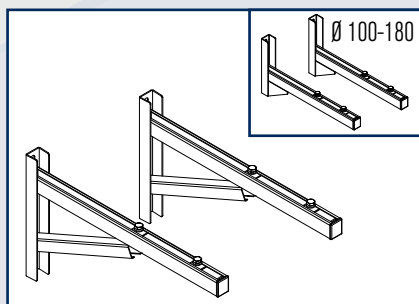

METALOTERM[®] MF

MFOL - Support Light / MFOH - Support Heavy

MFOL 1 / MFOL 2

MFMO

Support Light

Distance to wall MFOL 1: 50 - 90 mm

Distance to wall MFOL 2: 90 - 200 mm

In combination with MFMO

Supported height

MFOL 1 / MFOL 2

∅	m
100	10
130	10
150	10
180	10
200	10
250	10

MFOH 2

MFOH 4

Support Heavy

Distance to wall MFOH 2: 50 - 200 mm

Distance to wall MFOH 4: 200 - 400 mm